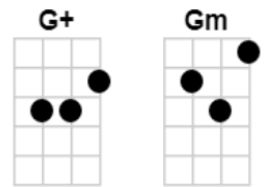

BAD TO ME

Lennon (1963) (Billy J. Kramer & the Dakotas) Ver 1 18th Apr 2023

1234

(ssp DUDUDUDU)

Riff

A ..0.....
E3..0.....
C2....

C↓ if you ever leave me Am↓ I'll be sad and blue
Em↓ Don't you ever leave me, I'm Dm↓ so in love with G7↓ you (riff)

The C// birds in the Em// sky would be Am// sad and G// lonely
If they C// knew that Em// I'd lost my Am// one and G// only
They'd be [F] sad, if you're [G+] bad to C// me Em// Dm// G7//

The C// leaves on the Em// trees would be Am// softly G// sighing
If they C// heard from the Em// breeze that you'd Am// left me G// crying
They'd be [F] sad, don't be [G+] bad to [C] me C↓

N.C. But I know you [F] won't leave me, cos you [G7] told me so
And [Em] I've no intention of [A7] letting you go, [F] just as long
As you [G7] let me know, you Em// won't be G+// bad to Dm// me G7//

So the C// birds in the Em// sky won't be Am// sad and G// lonely
Cos they C// know that Em// I've got my Am// one and G// only
They'll be [F] glad, you're not [G+] bad to C// me Em// Dm// G7//

The C// leaves on the Em// trees would be Am// softly G// sighing
If they C// heard from the Em// breeze that you'd Am// left me G// crying
They'll be [F] glad, you're not [G+] bad to [C] me C↓

N.C. But I know you [F] won't leave me, cos you [G7] told me so
And [Em] I've no intention of [A7] letting you go, [F] just as long
As you [G7] let me know, you Em// won't be G+// bad to Dm// me G7//