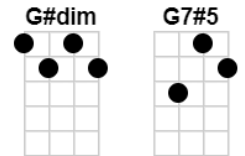

# Twilight Time

Buck Ram (1944)

Ver Trial

All [chords] = 2 beats

Ssp: DU DU DU DU

1.2 1.2 [D7] Together at [G7] last at twilight [C] time [G7]

[C] Heavenly shades of [C] night are falling, [E7] it's twilight [E7] time  
[Am] Out of the mist your [Am] voice is calling, [C] it's twilight [C7] time  
[F] When purple- [Fm] -coloured curtains [C] mark the end of [A7] day  
I [D7] hear you, my [G7] dear at twilight [C] time [G7]

[C] Deepening shadows [C] gather splendour [E7] as day is [E7] done  
[Am] Fingers of night will [Am] soon surrender [C] the setting [C7] sun  
[F] I count the [Fm] moments darling [C] till you're here with [A7] me  
To- [D7] -gether, at [G7] last at twilight [C-F] time [C]

[E7] Here, [E7] in the [E7] afterglow of [E7] day,  
We [Am] keep our ren- [Am] -dezvous,  
[G#dim-Am7] beneath [G#dim-Am7] the blue.  
[D] Here [D] in the [D] same and [D] sweet old [D7] way  
I [G] fall in love [Dm] again, as [G] I did G7↓ then G7#5↓

[C] Deep in the dark your [C] kiss will thrill me, [E7] like days of [E7] old  
[Am] Lighting the spark of [Am] love that thrills me, [C] with dreams [C7] untold  
[F] Each day I [Fm] pray for evening, [C] just to be with [A7] you  
To- [D7] -gether, at [G7] last at twilight [C] time [A7]  
To- [D7] -gether, at [G7] last at twilight C↓ time Fm↓ C↓